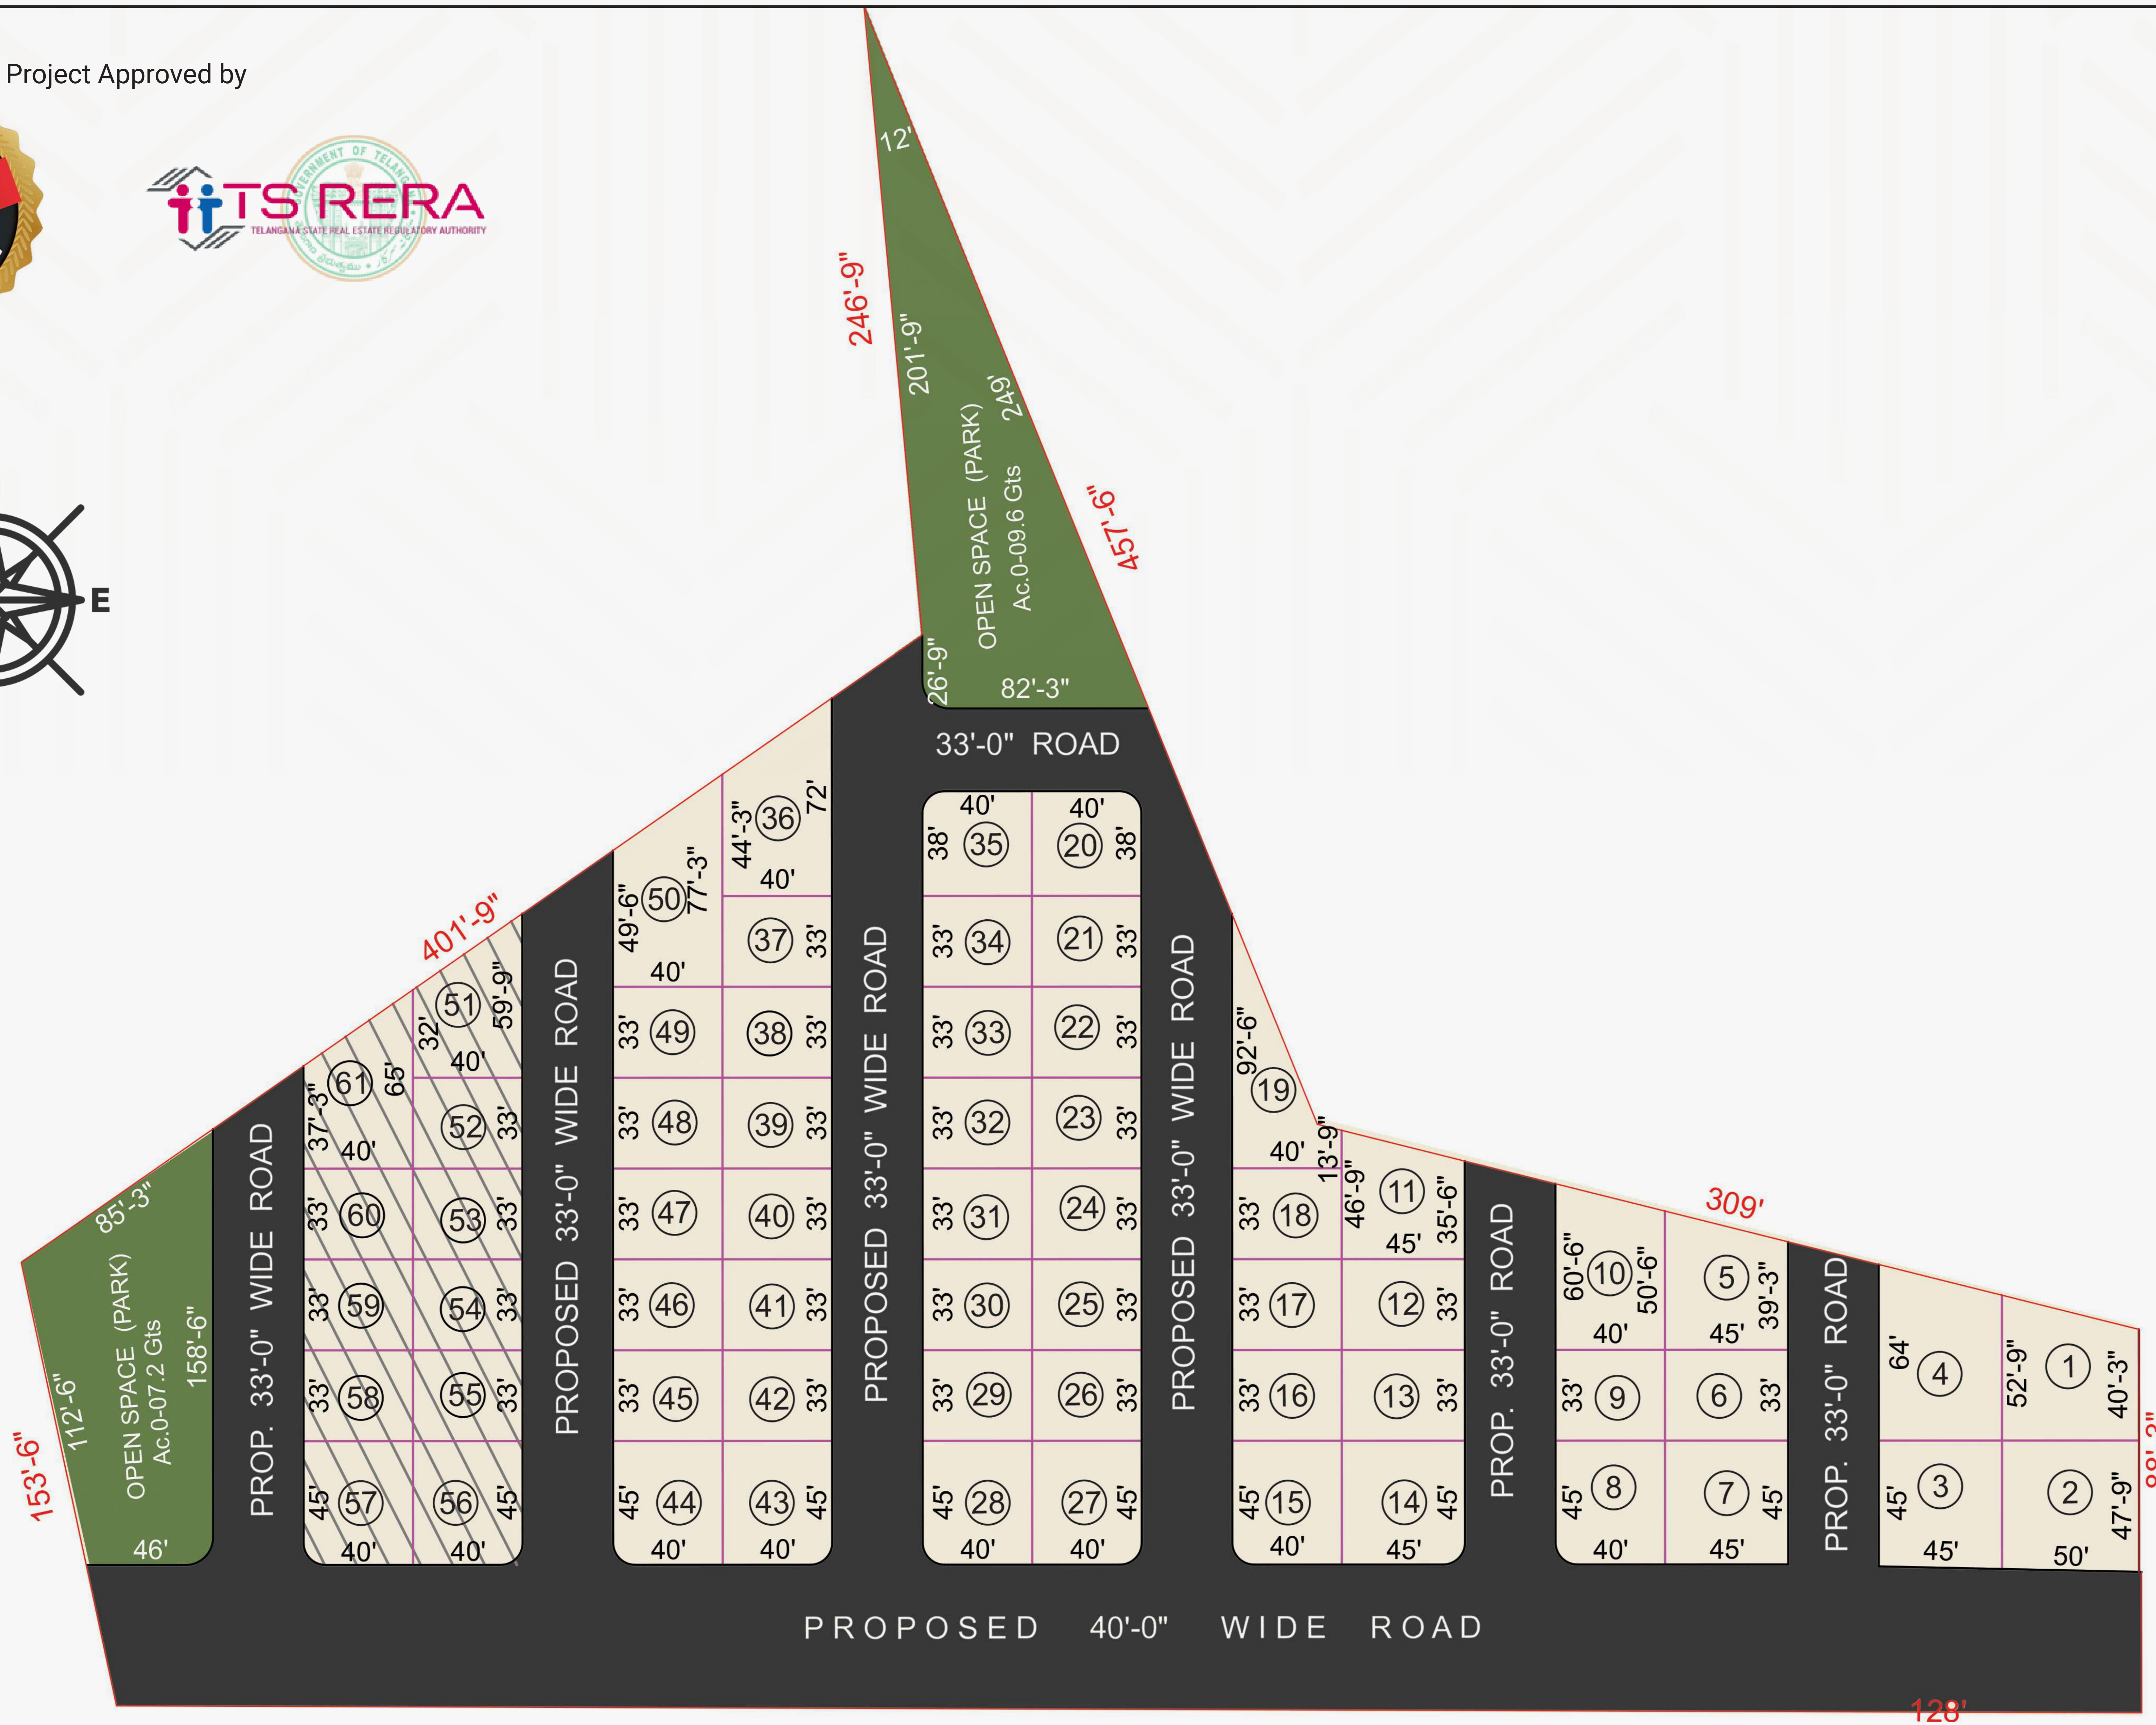

## LAYOUT PLAN

Proposed Layout Plan in  
Sy. No's. 260/33/P & 260/35/P  
Situating at Anmaspally Gram Panchayat,  
Kadthal Revenue Village & Mandal, Ranga Reddy District.

- BLOCK-A TLP No. 121/2020
- BLOCK-B TLP No. 122/2020
- BLOCK-C TLP No. 138/2020
- MORTGAGE PLOTS

Thapovan's  
**Hill County**

Project Approved by

## Project Highlights

- Clear Title
- DTCP Approval
- 33' & 40' Feet BT & CC Roads
- Commercial Plantation on each plot
- Underground Drainage System
- Thapovan Estate
- 24x7 Security with Maintenance

**BANK LOANS AVAILABLE**

# Location Advantages

**5 min to  
Hyderabad Pharma City**

**8 min to  
Amazon Data Centre**

**20 min to  
Electronic Hardware SEZ  
Maheswaram**

**30 min to  
Outer Ring Road**

**35 min**

Rajiv Gandhi international Airport  
Hardware Park-HCL, Genpact, Kernex Micro Systems Agakhan Foundation - Gems Park, Raheja IT SEZ  
TATA Aero space SEZ - Adibatla IT Park, TCS & Cognizant, Dell SEZ, Indu point IT SEZ, Brahmani IT SEZ