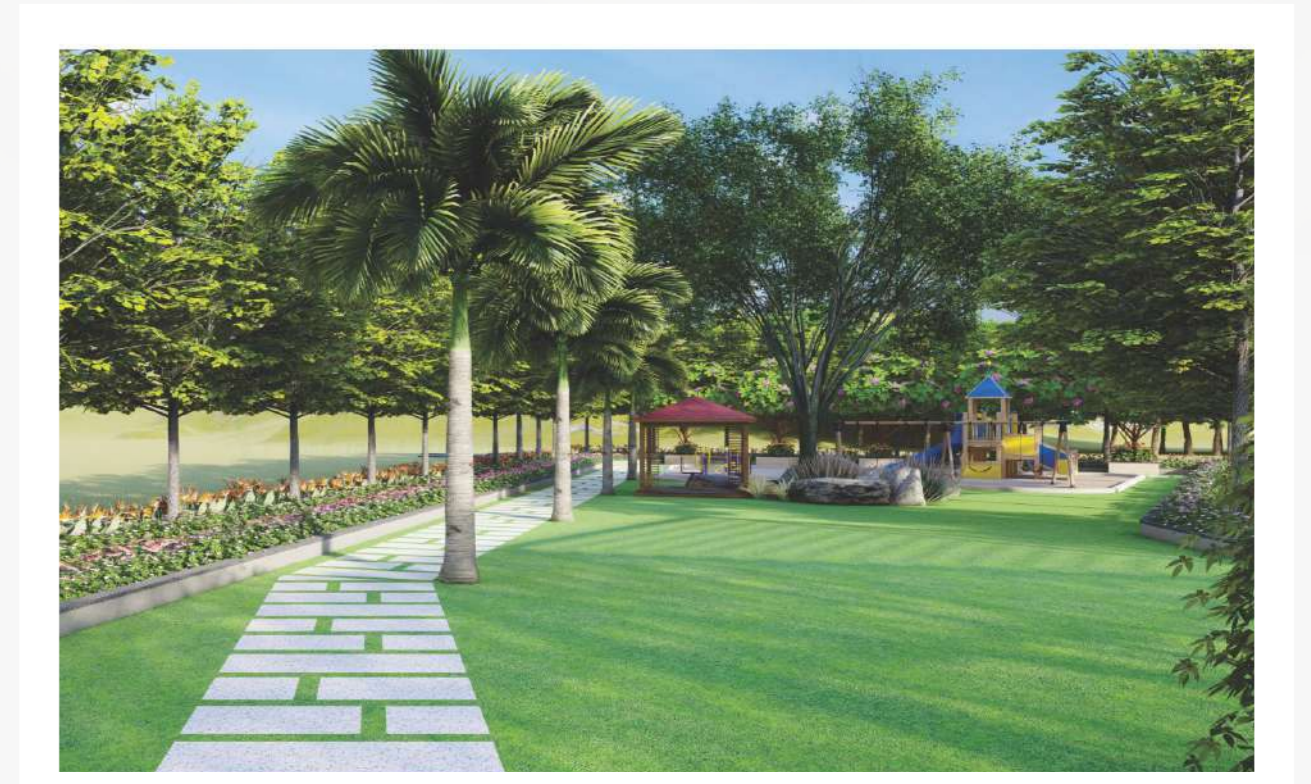

## Project Highlights

- Clear Title
- DTCP Approval
- 33' & 40' Feet BT & CC Roads
- Commercial Plantation on each plot
- Underground Drainage System
- Thapovan Estate
- 24x7 Security with Maintenance

**BANK LOANS AVAILABLE**